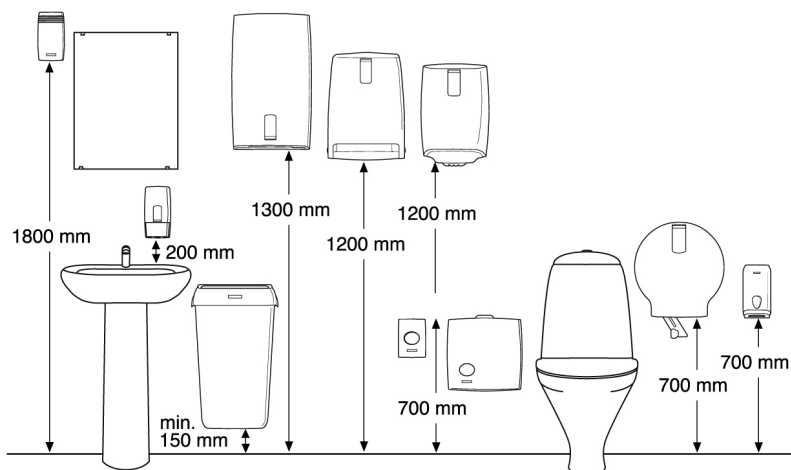

Katrin Inclusive System Toilet Dispenser - White

104582

- Holds two Katrin System toilet rolls
- Seamless dispensing with drop-down roll system and adjustable roll brake
- Easy and quick to refill
- Can be refilled while the second roll is in use, so tissue is always available
- 1360 - 1836 sheets, depending on paper quality
- Two versions available: with or without core catcher
- Better paper accessibility at the front of the dispenser opening
- The lock can be used with or without a key
- No searching around inside the dispenser opening for the loose end of the paper roll
- Main raw materials of major plastic parts and lock: ABS (Acrylonitrile butadiene styrene), PC (polycarbonate), POM (polyoxymethylene)
- Katrin Inclusive dispensers are resistant to high temperatures
- Comply with UL94 Fire Safety and Fire Protection regulations (EU)

ISO9001

Product / Consumer pack

x 154 mm
y 313 mm
z 174 mm

White

0.871 kg

Transport pack

x 316 mm
y 177 mm
z 157 mm

1

1.08 kg

6414300104582

Transport pallet

x 800 mm
y 1272 mm
z 1200 mm

102

131.3 kg

6414300104599

Measurements and installing