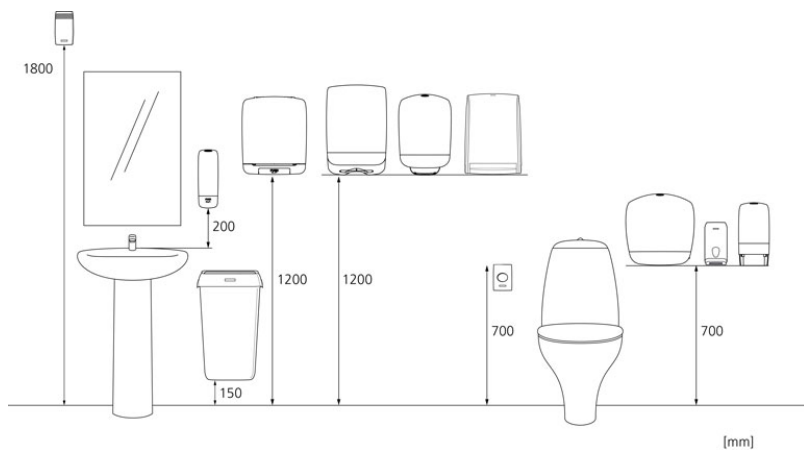

Katrin Inclusive System Toilet Dispenser - Black

104605

- Holds two Katrin System toilet rolls
- Seamless dispensing with drop-down roll system and adjustable roll brake
- Easy and quick to refill
- Can be refilled while the second roll is in use, so tissue is always available
- 1360 - 1836 sheets, depending on paper quality
- Two versions available: with or without core catcher
- Better paper accessibility at the front of the dispenser opening
- The lock can be used with or without a key
- No searching around inside the dispenser opening for the loose end of the paper roll
- Main raw materials of major plastic parts and lock: ABS (Acrylonitrile butadiene styrene), PC (polycarbonate), POM (polyoxymethylene)
- Katrin Inclusive dispensers are resistant to high temperatures
- Comply with UL94 Fire Safety and Fire Protection regulations (EU)

ISO9001

Product / Consumer pack

x 154 mm
y 313 mm
z 157 mm

Black

0.871 kg

Transport pack

x 316 mm
y 177 mm
z 157 mm

1

1.08 kg

6414300104605

Transport pallet

x 800 mm
y 1272 mm
z 1200 mm

102

131.3 kg

6414300104612

Measurements and installing