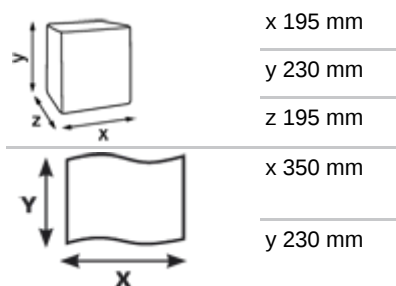

Katrin Plus Hand Towel Roll M2 Coreless Low Pallet

448610

- An extra soft, strong hand drying roll of the highest quality for effective drying
- 2-Ply, white
- Suitable for medium to high usage in more exclusive public environments
- The roll is coreless, which simplifies the refilling of dispensers
- Approved for short-term contact with food
- Certified under the Nordic Swan Eco Label

ISO9001 ISO14001 

Product / Consumer pack

x 195 mm

y 230 mm

z 195 mm

x 350 mm

y 230 mm

White

2

Ø 195

y 230 mm

x 167 m

1.54 kg

2 x 20 g/m²

478

1