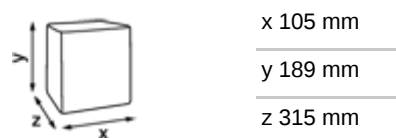

Katrin Plus Toilet 143

53896

- Strong, high quality conventional toilet rolls
- 3-Ply, white, 143 sheets
- Soft, absorbent paper for maximum comfort
- Especially suitable for more exclusive public environments
- All Katrin toilet papers are made from high quality fibers and have been proven, via dissolving tests, to break down within 90 seconds
- Certified under the EU Flower Eco Label

ISO9001 ISO14001

Product / Consumer pack

x 105 mm

y 189 mm

z 315 mm

x 125 mm

y 94.5 mm

White

3

Ø 105

y 94.5 mm

x 17.88 m

Ø 43 mm

0.55 kg

3 x 16.5 g/m²

143