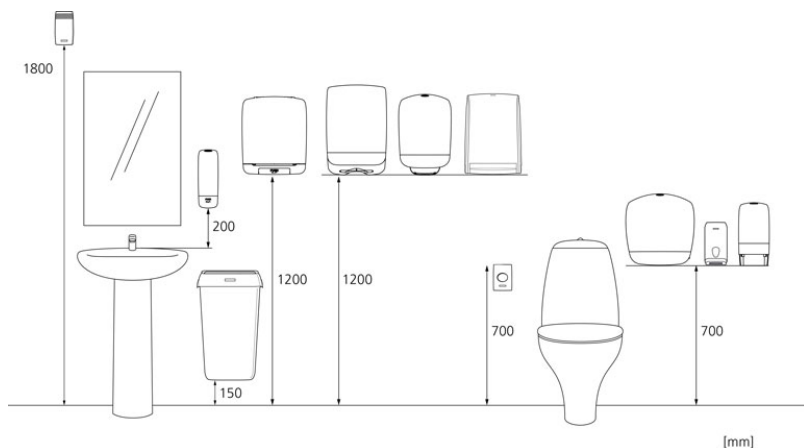

### Product / Consumer pack

x 100 mm  
y 204 mm  
z 125 mm

White

0.304 kg

### Measurements and installing