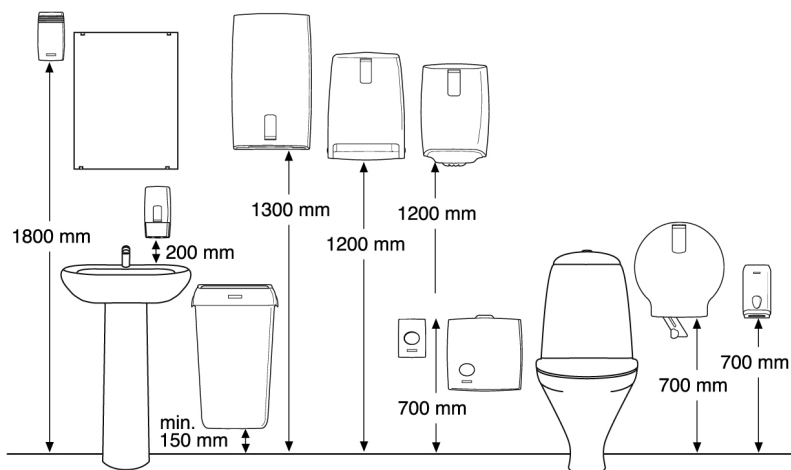

y 1260 mm

z 1200 mm

72

106.654 kg

6414300092056

Measurements and installing

Related products

103424
**Katrin Classic
System Toilet 800
ECO**