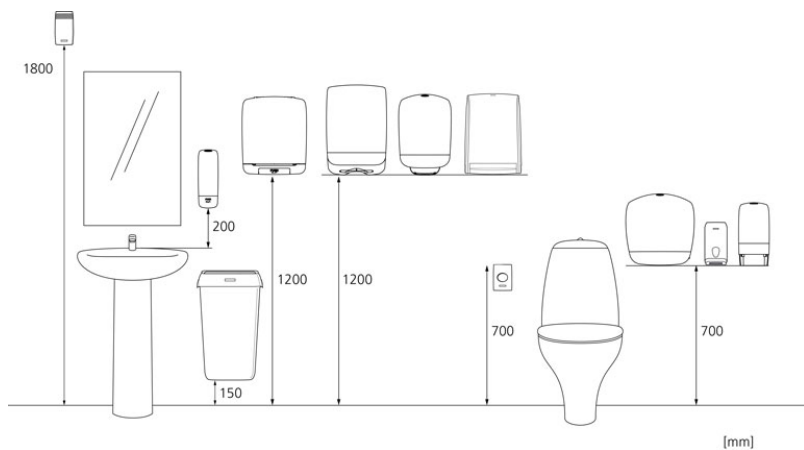

y 1218 mm

z 1200 mm

72

110.254 kg

6414300092117

Measurements and installing

Related products

464806
**Katrin Plus Hand
 Towel Roll S2
 Coreless Low
 Pallet**