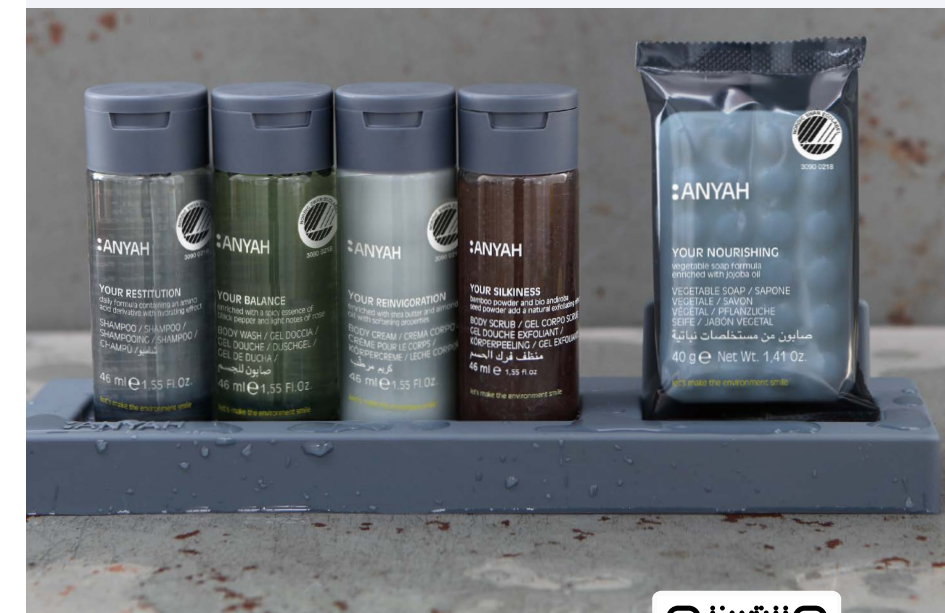

STAY CONNECTED WITH US!
JOIN OUR COMMUNITY

f @ GFLCOSMETICS

GFL SA

Via Sorenco 1, (CH)
6900 Lugano
T +41(0)91 9607500
F +41(0)91 9607599
info.eu@gflcosmetics.com
www.gflcosmetics.com

GFL SA ITALIAN BRANCH

Via Santa Sofia 29,
Milano (MI) Italy
www.gflcosmetics.com
info.eu@gflcosmetics.com

GFL MIDDLE EAST

COSMETICS TRADING LLC
Regus - Central One District - C1
Building
Dubai World Trade Centre
PO Box 114142, Dubai UAE
www.gflcosmetics.com
info.me@gflcosmetics.com

GFL USA INC.

GFL USA
254 36th St
UNIT C256
Brooklyn, NY 11232
us.gflcosmetics.com
info.usa@gflcosmetics.com

GFL SA

8 Northumberland Avenue,
London
WC2N 5BY
UNITED KINGDOM
www.gflcosmetics.com

PLANT:

GFL S.r.l.
Via del Benessere, 4
27010 Sizzano (PV) Italy
info@gfl.it