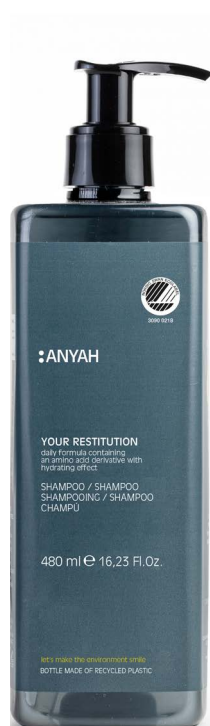

P500R_RS2AY Non refillable
P500RS2AY Refillable*

480 ml e 16,23 fl.oz

SHAMPOO
containing an amino acid derivative

SHAMPOO
con un precursore dell'acido ialuronico

SHAMPOOING
avec un précurseur de l'acide hyaluronique

SHAMPOO
mit einem Vorläufer von Hyaluronsäure

CHAMPÛ
con un precursor del ácido hialurónico.