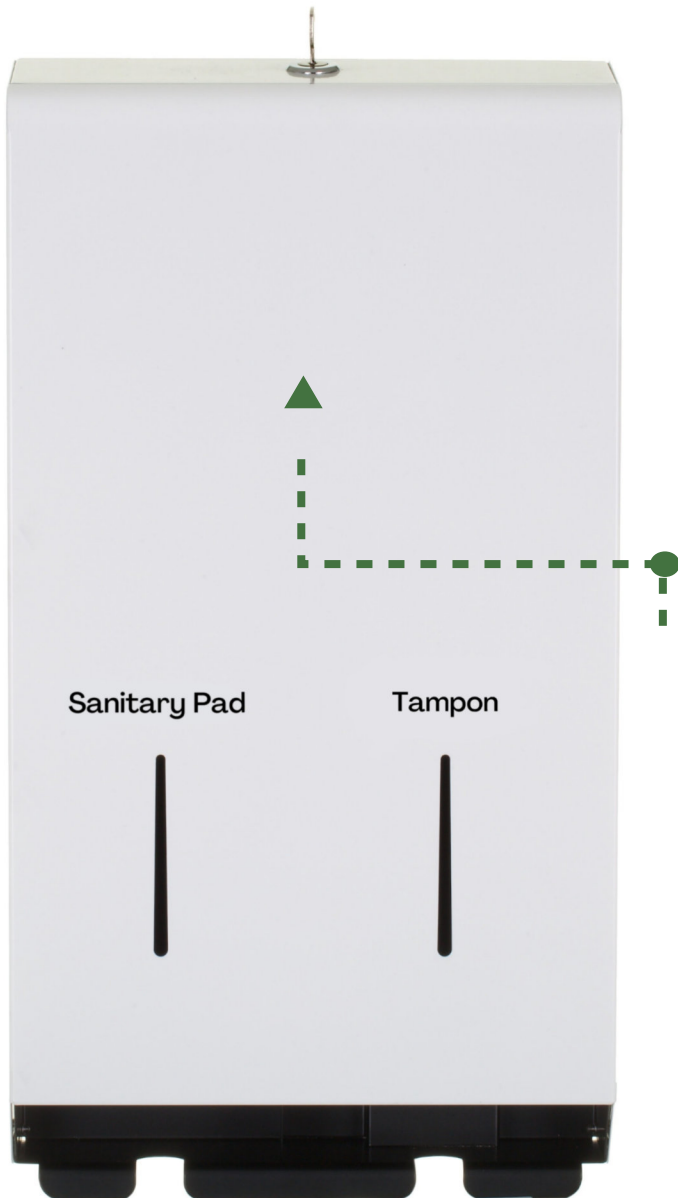

Dual Vend Sanitary Dispenser

Product Features

Manufactured in the UK
Robust zinc coated steel large sanitary dispenser
Dispenses, both sanitary towels and tampons
Quality gloss white paint finish - RAL 7016
Hinged lockable cover for ease when reloading
Visual prints and windows to monitor stock levels
Low profile spring loaded chrome lock
Fixing kit and key provided.

Also available in other finishes

Brushed Stainless, Polished Stainless, Matt Black

Branding

Advertise your brand with your logo
High-res image with full colour prints available

Capacity

16 x (2) Pack sanitary towels
20 x (3) Pack of tampons