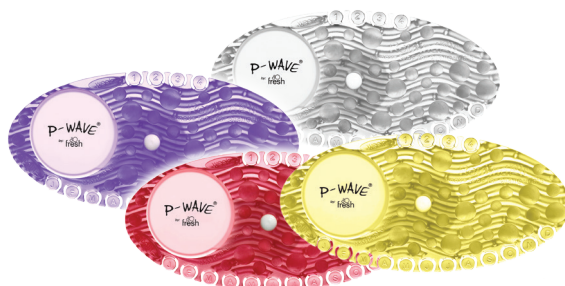

# P-WAVE®

The highly fragranced, simple solution to bad odours

## P-Curve

Up to 50x more fragrance than a standard toilet rim stick!

Who said air fresheners needed to be complicated? Simply fix the white plastic Curve holder on to any solid, flat surface and slide the 100% recyclable curve over the top for a punchy fragrance. Loaded with our unrivalled fragrance strength, the passive P-Curve air freshener is perfect for install in a bin, on the back of a door, under a desk, in fact – pretty much anywhere!

### At a glance:

- Full of fragrance
- Can be placed just about anywhere (on doors, bins, desks, walls, toilets and even in the car!)
- Low in Volatile Organic Compounds (VOC's) – Compliant in Europe
- 'Clock system' date tabs can be removed on install so that you know when to change it!
- 100% recyclable
- Easy to install and replace
- Will not dissolve in or pollute water
- Installed using sticky backed plastic holder

Fragrance	Part No.	Colour
Fabulous	WZCV60FB	● Purple
Mango	WZCV60MG	○ Clear
Citrus	WZCV60CT	● Yellow
Spiced Apple	WZBC72SA	● Red

Packaging: 10 Curves & 2 Holders per box. 6 boxes per case.

Fragrance intensity