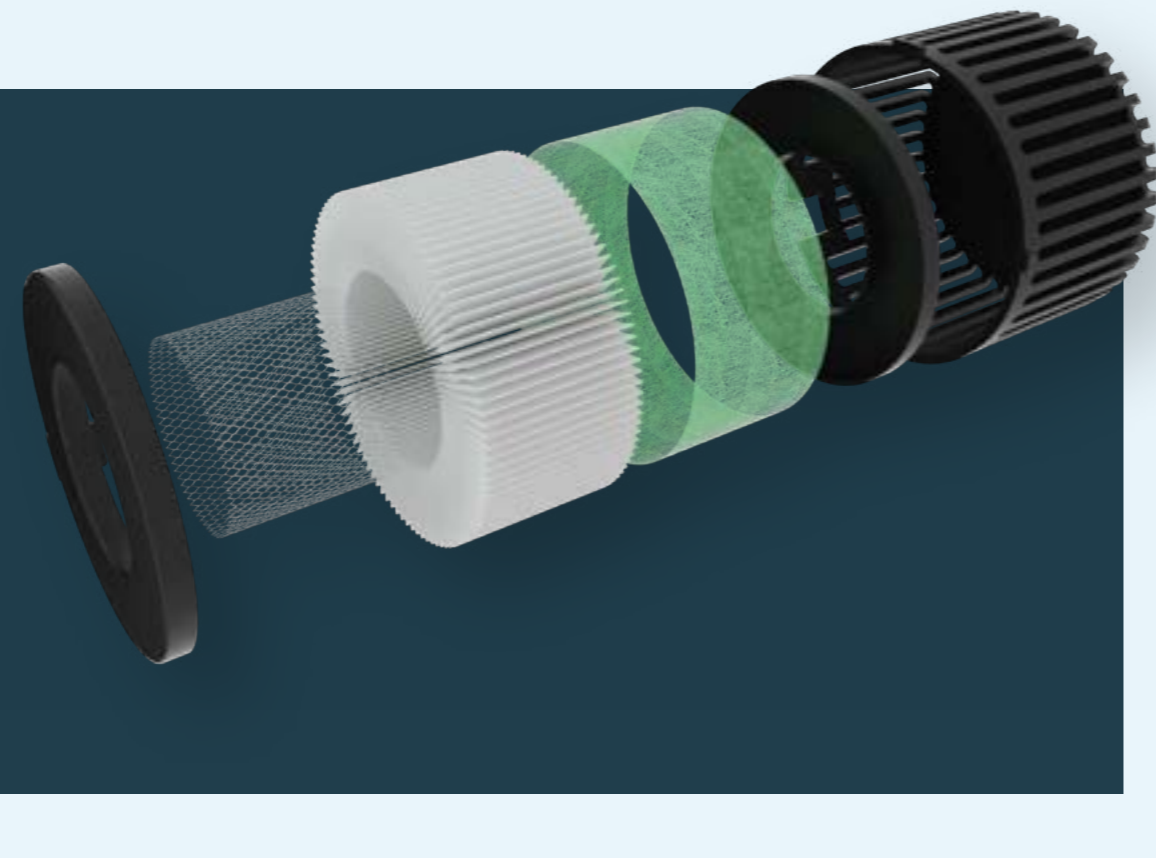

Consumables & Branding

Media Filter Replacement

Need a media filter replacement for your dryer? No problem. Contact us and we can organise getting you a fresh one once the time comes to replace.

Our Technical Support Team provides a five-star service supporting customers with their hand dryer needs.

TECHNICAL SUPPORT

- ★ Dedicated technical team
- ★ Provide comprehensive diagnostic reports
- ★ Aftersales service
- ★ Trustpilot 5★ service reviews

REAL
PEOPLE,
NOT
ROBOTS!

email hygiene@velairgroup.com or call +44 (0) 1425 616103