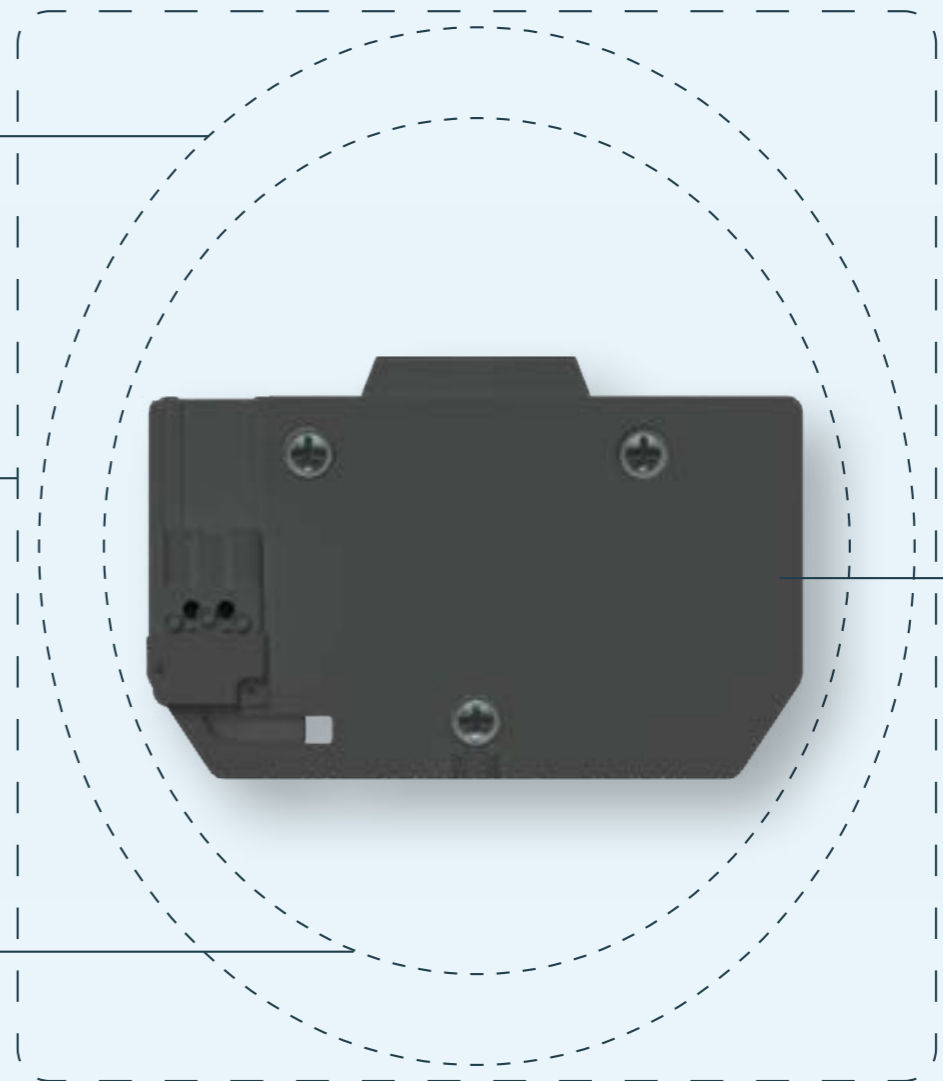

- Easy Fit
- Plug & Play®
- Compact
- Robust
- Multi Product Feature
- Terra 4 Docking Station®

Fits with:

Pebble Mini®
Plug & Play®

Pebble+®
Plug & Play®

F4 Eco®
Plug & Play®

Pebble+®
Plug & Play®
270mm x 320mm

F4 Eco®
Plug & Play®
286mm x 322mm

Pebble Mini®
Plug & Play®
230mm x 264mm

Terra 4
DOCKING STATION
196mm x 115mm

Enhanced safety protocol which creates a mechanical lock for cable entry into the hand dryer. Included within F4 Eco, Pebble Mini, Pebble & Pebble+.